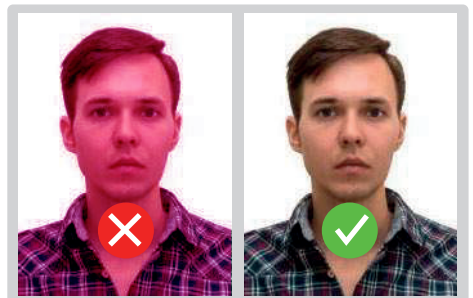

BRAZIL GUIDE

Unaccepted vs. Accepted Photograph Images

No Smiling: The facial expression must be neutral, no smiling

White Background: The photo must have a completely white background

Shoulders: The applicant's face and shoulders must be visible. Look at example photo

Position: The position of the face and shoulders must be straight and not at an angle

Shadows: There must not be reflections, shadows or glare in the photo

No Blurry: The photo must be clear

Color: The applicant's photograph must be in full color

Natural tone: Washed out, artificial or unnatural color is not accepted

Eyes must be open and fully visible

Glasses are not acceptable