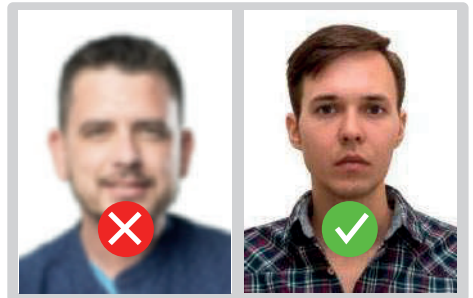

BRAZIL GUIDE

Unaccepted vs. Accepted Photograph Images

No Smiling: The facial expression must be neutral, no smiling

White Background: The photo must have a completely white background

Shoulders: The applicant's face and shoulders must be visible. Look at example photo

Position: The position of the face and shoulders must be straight and not at an angle

Shadows: There must not be reflections, shadows or glare in the photo

No Blurry: The photo must be clear

Color: The applicant's photograph must be in full color