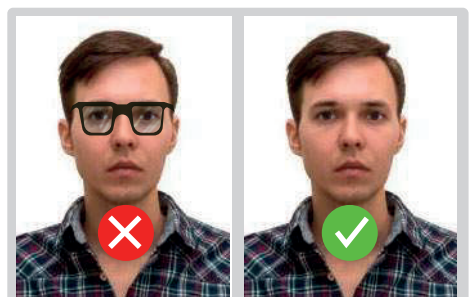

BRAZIL GUIDE

Unaccepted vs. Accepted Photograph Images

No Smiling: The facial expression must be neutral, no smiling

White Background: The photo must have a completely white background

Shoulders: The applicant's face and shoulders must be visible. Look at example photo

Position: The position of the face and shoulders must be straight and not at an angle

Shadows: There must not be reflections, shadows or glare in the photo

No Blurry: The photo must be clear

Color: The applicant's photograph must be in full color

Natural tone: Washed out, artificial or unnatural color is not accepted

Eyes must be open and fully visible

Glasses are not acceptable