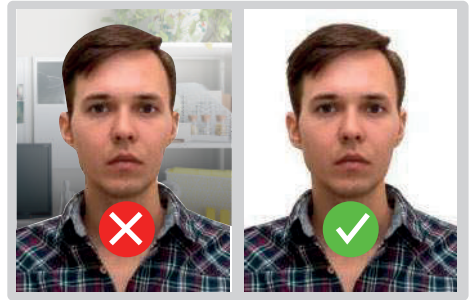

BRAZIL GUIDE

Unaccepted vs. Accepted Photograph Images

No Smiling: The facial expression must be neutral, no smiling

White Background: The photo must have a completely white background

Shoulders: The applicant's face and shoulders must be visible. Look at example photo

Position: The position of the face and shoulders must be straight and not at an angle

Shadows: There must not be reflections, shadows or glare in the photo

No Blurry: The photo must be clear

Color: The applicant's photograph must be in full color

Natural tone: Washed out, artificial or unnatural color is not accepted

Eyes must be open and fully visible

Glasses are not acceptable