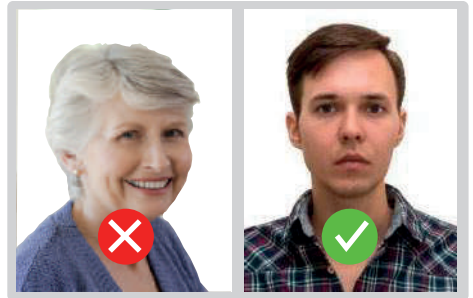

BRAZIL GUIDE

Unaccepted vs. Accepted Photograph Images

No Smiling: The facial expression must be neutral, no smiling

White Background: The photo must have a completely white background

Shoulders: The applicant's face and shoulders must be visible. Look at example photo

Position: The position of the face and shoulders must be straight and not at an angle

Shadows: There must not be reflections, shadows or glare in the photo

No Blurry: The photo must be clear

Color: The applicant's photograph must be in full color

Natural tone: Washed out, artificial or unnatural color is not accepted

Eyes must be open and fully visible

Glasses are not acceptable