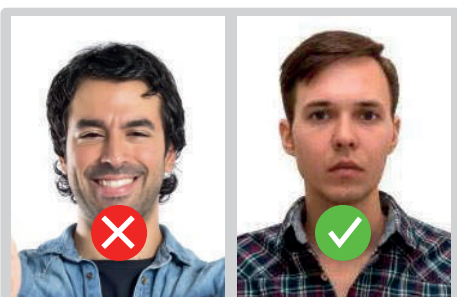

BRAZIL GUIDE

Unaccepted vs. Accepted Photograph Images

No Smiling: The facial expression must be neutral, no smiling

White Background: The photo must have a completely white background

Shoulders: The applicant's face and shoulders must be visible. Look at example photo

Position: The position of the face and shoulders must be straight and not at an angle

Shadows: There must not be reflections, shadows or glare in the photo

No Blurry: The photo must be clear

Color: The applicant's photograph must be in full color

Natural tone: Washed out, artificial or unnatural color is not accepted

Eyes must be open and fully visible

Glasses are not acceptable