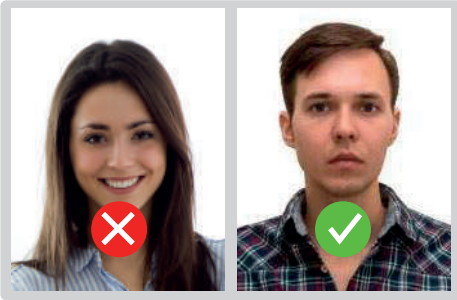

BRAZIL GUIDE

Unaccepted vs. Accepted Photograph Images

No Smiling: The facial expression must be neutral, no smiling

White Background: The photo must have a completely white background

Shoulders: The applicant's face and shoulders must be visible. Look at example photo

Position: The position of the face and shoulders must be straight and not at an angle

Shadows: There must not be reflections, shadows or glare in the photo

No Blurry: The photo must be clear

Color: The applicant's photograph must be in full color

Natural tone: Washed out, artificial or unnatural color is not accepted

Eyes must be open and fully visible

Glasses are not acceptable