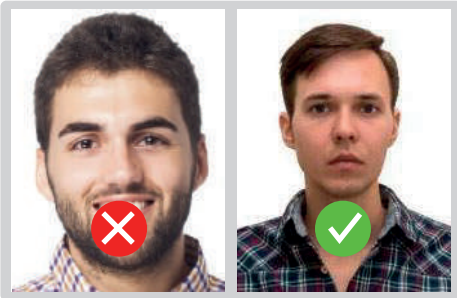

BRAZIL GUIDE

Unaccepted vs. Accepted Photograph Images

No Smiling: The facial expression must be neutral, no smiling

White Background: The photo must have a completely white background

Shoulders: The applicant's face and shoulders must be visible. Look at example photo

Position: The position of the face and shoulders must be straight and not at an angle

Shadows: There must not be reflections, shadows or glare in the photo

No Blurry: The photo must be clear

Color: The applicant's photograph must be in full color